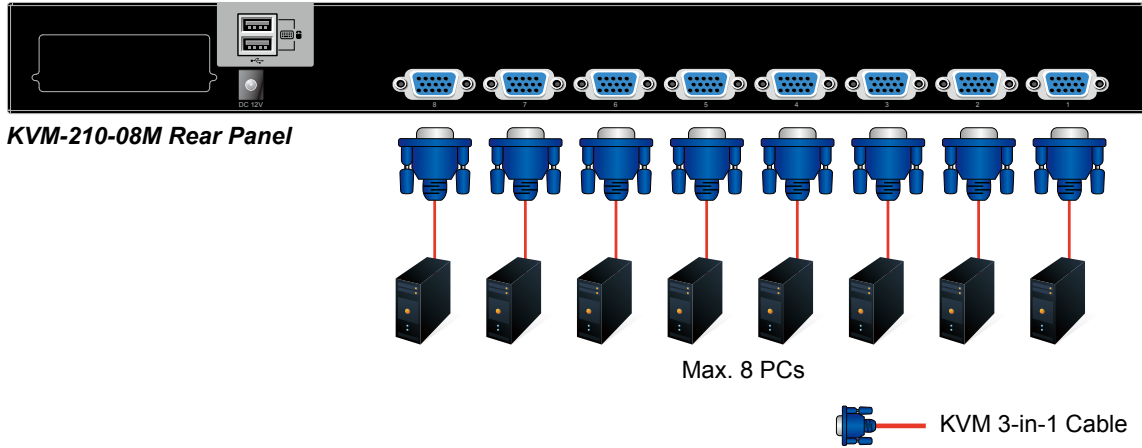

Applications

Standalone Operation

The KVM-210-08M allows access to and control up to 8 computers from the LCD control platform.