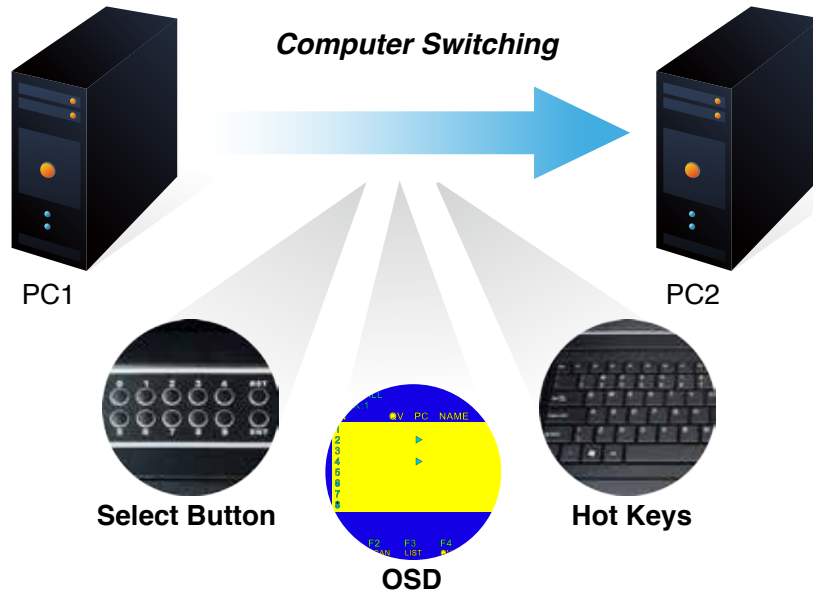

Easy to Install

With the uniquely separate rail design, it helps to install the KVM console easily. Moreover, when there is a need to maintain the console, the administrator can easily uninstall the device without affecting the server above or below.

Hardware

- Integrated 17" LCD monitor and keyboard/touchpad module within 1U chassis
- Standalone machine controls up to 8 sets of computers
- Up to 2 levels can be cascaded and up to 64 computers can be controlled.
- Port Select Panel status LEDs give a clear indication of the active computers
- Supports high resolution up to 1280 x 1024
- Mouse touch board with two function buttons
- Full-size 100-key keyboard with integrated number pad
- Front panel with lock to prevent damage by accident

Security

- Two-layer password security protection

Management

- Auto scan mode for monitoring computers
- Requires no additional software or hardware
- Computer selection via Port Select Button, Hotkey and On Screen Display (OSD)
- Hot pluggable: Add or remove computers without having to power down the switch
- QVS (Quick View Setting): Quickly select your computer by naming or SN number

- Port select button
- Hotkeys on keyboard
- OSD (on screen display)

Security

Two level password security only authorizes up to one user and an administrator with a separate profile for each user.

Powerful Mouse/Keyboard Support