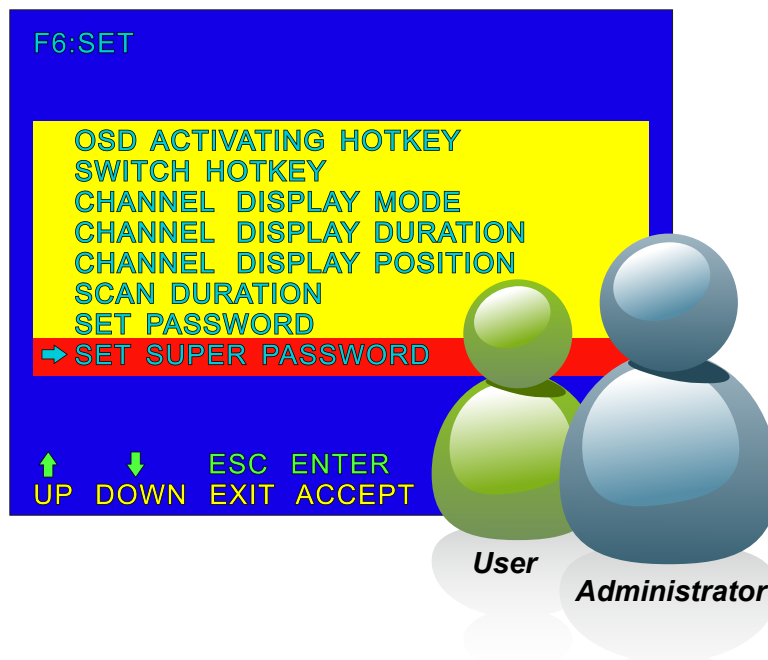

Hardware

- Integrated 17" LCD monitor and keyboard/touchpad module within 1U chassis
- Standalone machine controls up to 8 sets of computers
- Up to 2 levels can be cascaded and up to 64 computers can be controlled.
- Port Select Panel status LEDs give a clear indication of the active computers
- Supports high resolution up to 1280 x 1024
- Mouse touch board with two function buttons
- Full-size 100-key keyboard with integrated number pad
- Front panel with lock to prevent damage by accident

Security

- Two-layer password security protection

Management

- Auto scan mode for monitoring computers
- Requires no additional software or hardware
- Computer selection via Port Select Button, Hotkey and On Screen Display (OSD)
- Hot pluggable: Add or remove computers without having to power down the switch
- QVS (Quick View Setting): Quickly select your computer by naming or SN number

Compatibility

- Multiplatform support – Windows, Linux and Sun
- Supports Microsoft Intellimouse, Logitech Net Mouse and all other third party's PS/2 mice

Computer Switching

There are three convenient methods to access any computer connected to the installation:

- Port select button
- Hotkeys on keyboard
- OSD (on screen display)

Security

Two level password security only authorizes up to one user and an administrator with a separate profile for each user.

Powerful Mouse/Keyboard Support