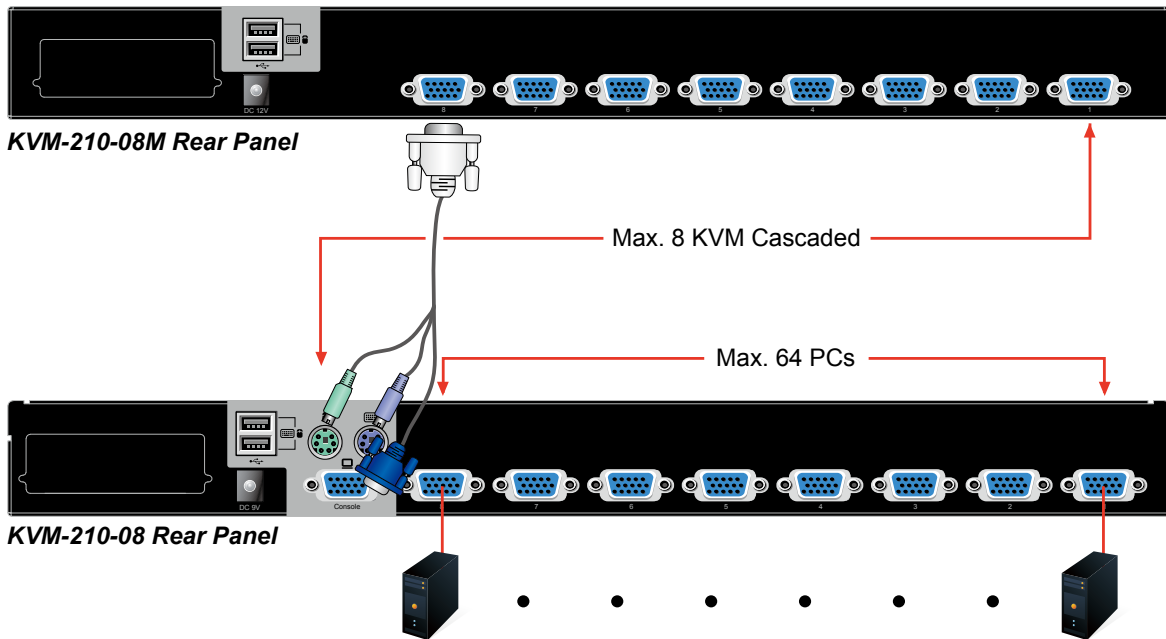

Applications

Standalone Operation

The KVM-210-08M allows access to and control up to 8 computers from the LCD control platform.

Cascade Operation

By cascading to 8 KVM switches, it can control up to 64 servers.

Specifications

Product		KVM-210-08M
Hardware		
Number of Ports		8
Maximum		64 by cascading (KVM-210-08 x 8)
PC Ports	Keyboard	PS/2 female + USB Type A female
	Mouse	PS/2 female + USB Type A female
	Video	8 x HDB-15 female
Port Select Panel	Number Key	10
	Reset	1
	Enter	1
	LED	8
	Segment display	1
LCD Panel	Monitor	17" SXGA Color TFT-LCD
	Video Resolution	1280 x 1024
	Pixel Pitch	0.297 x 0.297 mm
	Support Color	16.2 M / 262K colors
	Contrast Ratio	1000:1
	Backlight	LED
Console USB Hub Ports		3 x USB 2.0 Type A female
Keyboard		100 keys
Touch Pad		1
Housing		Metal
Dimensions (W x D x H)		611 x 555.5 x 44.5 mm
Weight		17.52kg
Power Requirement		12V DC, 4A
Installation		1U rack-mountable
Management		
PC Selection		Port select button Hotkeys on keyboard OSD (on screen display)
Scan Interval		5~60 seconds
Security		User password and super password
Environment & Certification		
Operating Temperature		0 ~ 50 degrees C
Operating Humidity		0 ~ 80%
Regulatory		CE, FCC