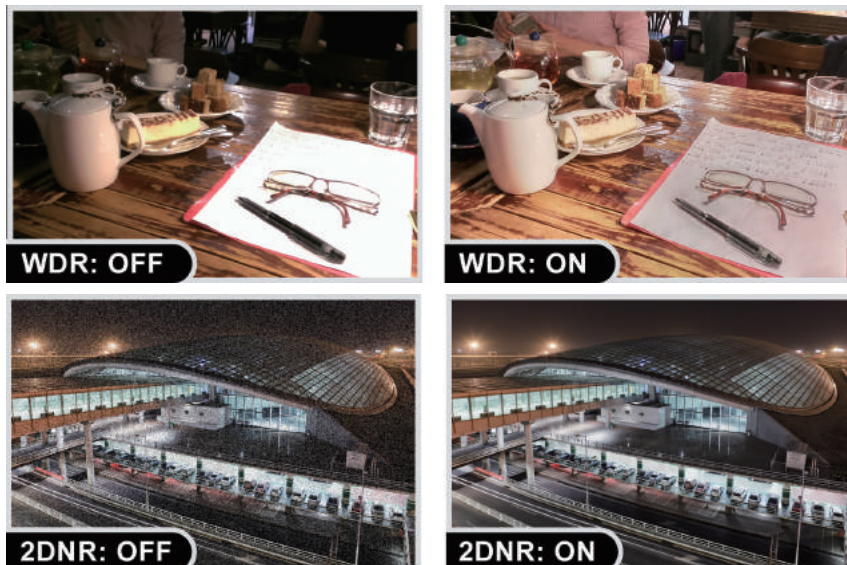

Exceptional Image Quality

Together with powerful image processing attributes like Wide Dynamic Range (WDR) and 2-dimensional Noise Reduction (2DNR) technology, the ICA-4460V is able to filter the intense backlight surrounding a subject and remove noises from video signal. The result is that an extremely clear and exquisite picture quality can be produced even under any challenging lighting conditions.