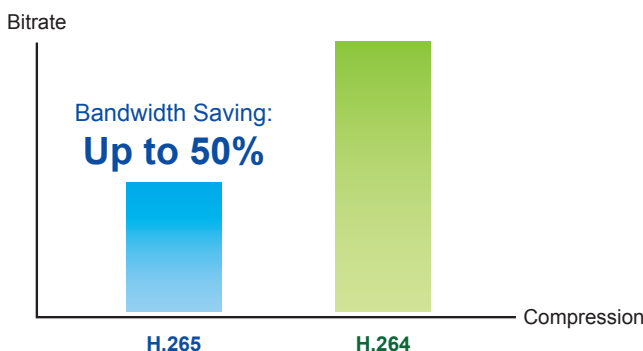

H.265 4MP PoE Dome IR IP Camera with Vari-focal Lens

Compact and Cost-effective 4MP Outdoor Surveillance

PLANET ICA-4460V PoE IP Camera delivers excellent picture quality in **H.265** four mega-pixel resolutions at 30 frames per second (fps). Incorporating the new CMOS image sensor and **20- to 40-meter** IR illuminators, which are specially designed for surveillance applications, the ICA-4460V provides sharp images under all lighting conditions. Moreover, it has an **IP66-rated** housing that can withstand any harsh temperature ranging from **-15°C to 55°C**. Its outdoor and handy features enable you to easily install the camera in any public areas, such as buildings, gardens, parking areas, railway stations and hospitals.

High Efficiency Video Compression

The ICA-4460V employs the **H.265** technology to enable the camera to provide higher and more efficient image compression rates. If the same image quality level of H.264 is compared with that of H.265, the latter is able to save around 50% of bandwidth, meaning H.265 offers much higher quality video for less bandwidth. Thus, it can further enhance the overall performance of its IP surveillance system.

Camera

- 1/3" progressive scan CMOS sensor
- 2.8~12 mm vari-focal, fixed-iris lens
- 0.01 lux minimum illumination at F1.2
- Maximum resolution 2592 x 1520
- 36 built-in powerful IR illuminators, effective up to 20~40 meters
- Removable IR-cut filter for Day & Night function

Video and Audio

- Simultaneous H.264 and H.265 video compression
- Simultaneous multi-stream support
- Max. resolution of 4 mega-pixel (2592 x 1520 pixel)
- DNR to improve picture quality at low lux
- WDR enhancement function strengthens visibility under extremely bright or dark environments
- Two-way audio support with enhanced audio quality