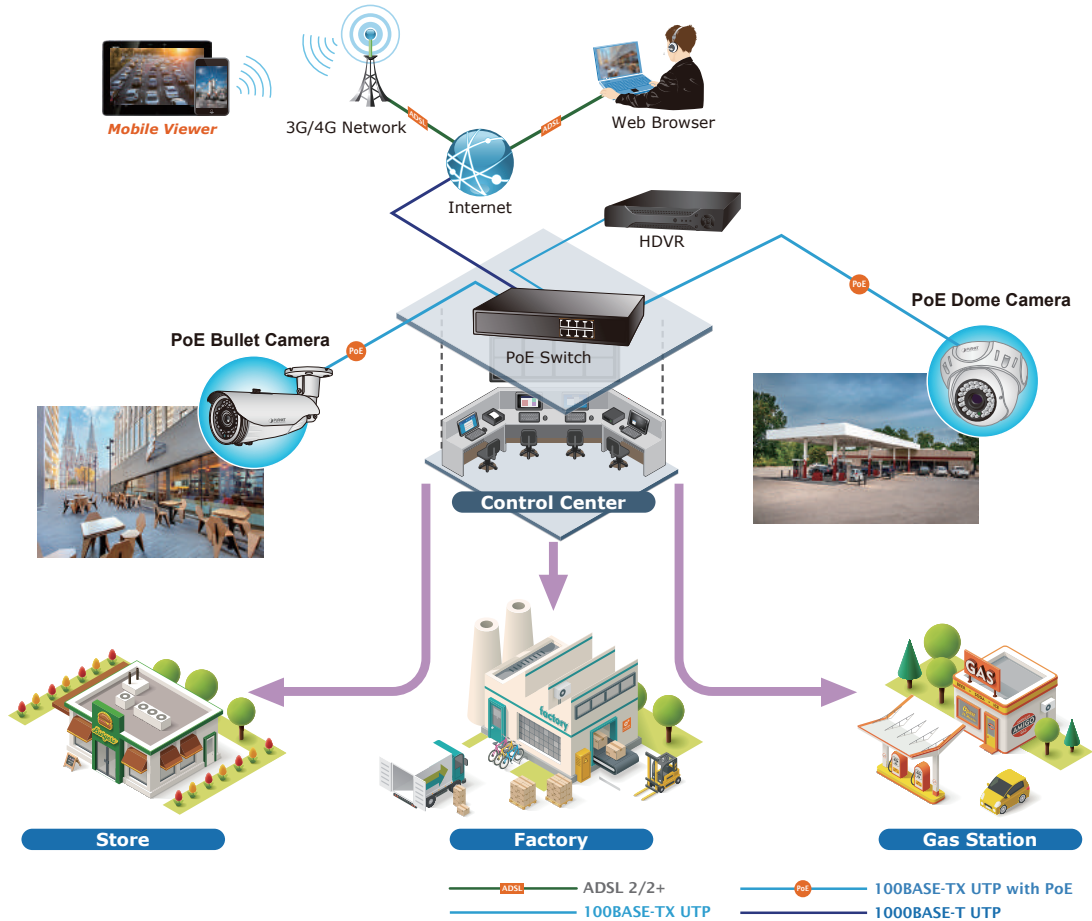

Advanced Media Management

The ICA-4460V supports a number of advanced features to enhance surveillance flexibility and event management capabilities. The advanced features include 4 configurable regions of privacy mask to protect personal privacy, and external RCA ports that allow accessories, such as speakers and microphones, to be added to the camera for two-way audio function.

2-way Audio

Flexible Installation and Power Functionality

The ICA-4460V incorporates IEEE 802.3af/at Power over Ethernet standard and able to be powered via the network cable from a PoE power sourcing equipment such as PoE Switch or PoE injector. It thus eliminates the need for extra power cables and reduces installation costs while increases the deployment flexibility. The ICA-4460V is ONVIF compliant and thus, it is interoperable with other brands in the market. The ICA-4460V is indisputably the ideal choice for reliable and high-performance surveillance.

Applications

PLANET ICA-4460V can perform in various surveillance applications. With high-resolution design, it can capture clear images and is perfect for identifying objects and persons. Moreover, the ICA-4460V supports 802.3af/at PoE interface, and facilitates the outdoor surveillance applications without worrying the electric source. Besides, HDVR and Web UI management make you easy to do the configuration and live viewing. With so many features offered, the ICA-4460V no doubt is your best choice for outdoor surveillance solution.