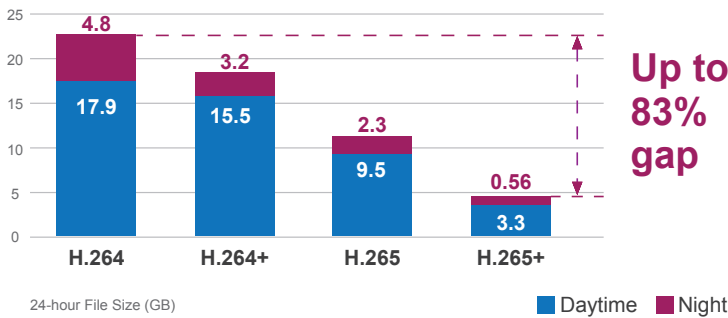

Smart Focus with Zoom Function

The ICA-M3580P is designed with the Smart Focus to make installation and adjustment easier by allowing remote focus and zoom adjustment. The 5x zoom function works by a stepping motor controlled via software to automatically provide the best iris position for the best exposure time in all lighting conditions.