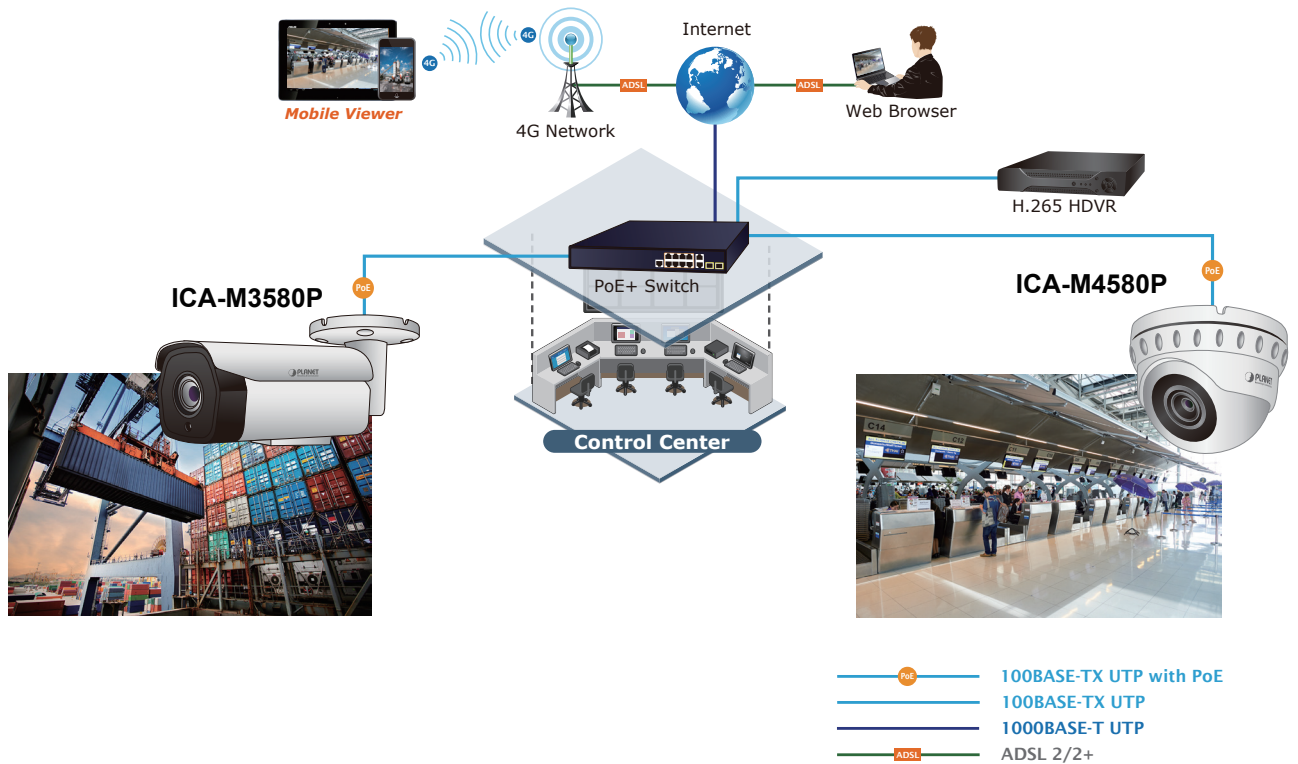

*Flexible Installation and Power Functionality*

Powered from a PoE power sourcing equipment such as 802.3af/at PoE switch or 802.3af/at PoE injector over a network cable, the ICA-M3580P, adopting the IEEE 802.3af standard, does not need extra power cables and manpower, thus reducing installation costs while increasing deployment flexibility and scalability. The ICA-M3580P is ONVIF compliant and interoperable with other brands in the market, making it an indisputably ideal choice for reliable and high-performance surveillance.

**Automatically Reboot  
Every Friday 23:00**

*Water-resistant and Dust-proof Protection*

The IP67-rated metal housing protects the camera body against rain and dust, and ensures operation under extreme weather conditions, which makes it an ideal solution for outdoor applications, such as buildings, roads, parking areas, garages, railway stations and airports.

## Applications

### High Scalability for Various Industrial IP Surveillance Solutions

PLANET high-resolution ICA-M3580P can offer various surveillance applications as it can capture clear images and is perfect for identifying objects and persons. Moreover, the ICA-M3580P supports 802.3af PoE PD interface, and facilitates the outdoor surveillance applications without worrying the electric source. Besides, Planet VMS, NVR, HDVR, Web UI and App management make you easy to do the configuration and live viewing. With powerful features offered, the ICA-M3580P no doubt is your best choice for outdoor surveillance solution.