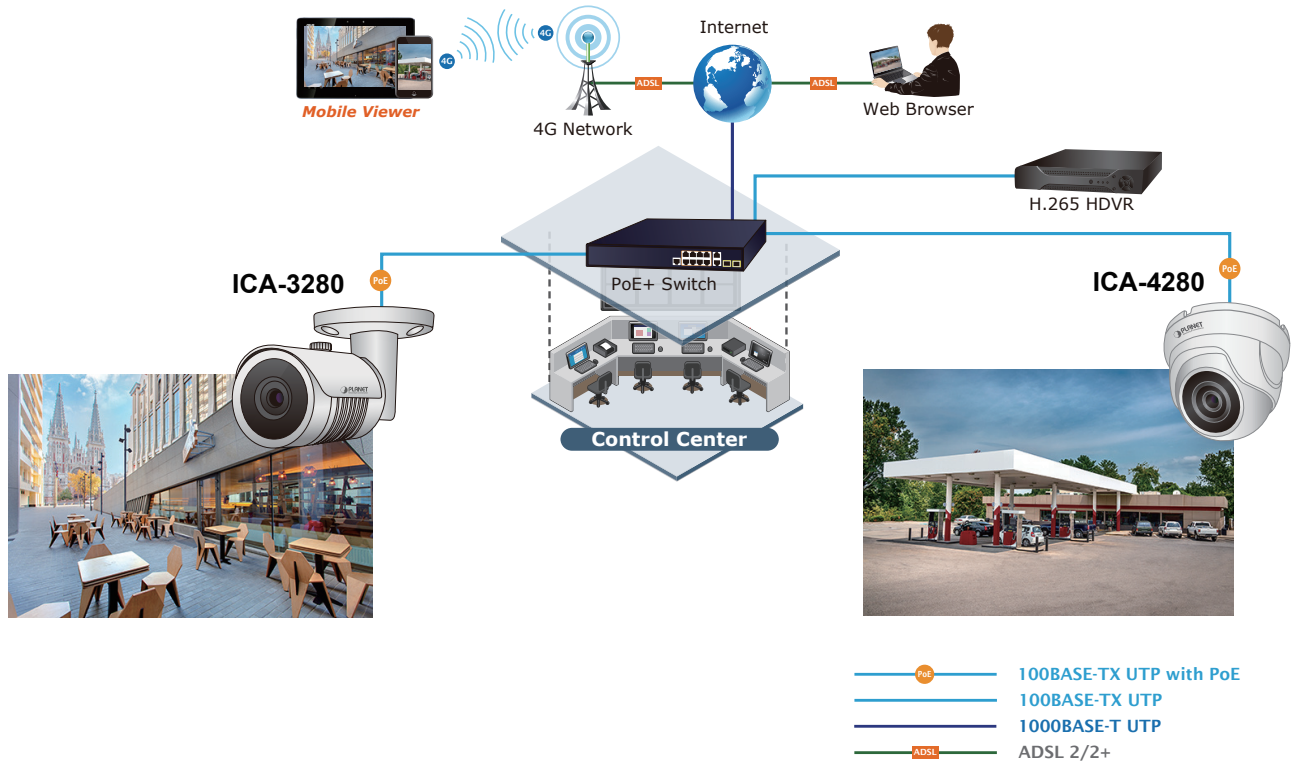

Flexible Installation and Power Functionality

Powered from a PoE power sourcing equipment such as 802.3af/at PoE switch or 802.3af/at PoE injector over a network cable, the ICA-4280, adopting the IEEE 802.3af standard, does not need extra power cables and manpower, thus reducing installation costs while increasing deployment flexibility and scalability. The ICA-4280 is ONVIF compliant and interoperable with other brands in the market, making it an indisputably ideal choice for reliable and high-performance surveillance.

Water-resistant and Dust-proof Protection

The IP67-rated metal housing protects the camera body against rain and dust, and ensures operation under extreme weather conditions, which makes it an ideal solution for outdoor applications, such as buildings, roads, parking areas, garages, railway stations and airports.

Applications

High Scalability for Various Industrial IP Surveillance Solutions

PLANET high-resolution ICA-4280 can offer various surveillance applications as it can capture clear images and is perfect for identifying objects and persons. Moreover, the ICA-4280 supports 802.3af PoE PD interface, and facilitates the outdoor surveillance applications without worrying the electric source. Besides, Planet VMS, NVR, HDVR, Web UI and App management make you easy to do the configuration and live viewing. With powerful features offered, the ICA-4280 no doubt is your best choice for outdoor surveillance solution.