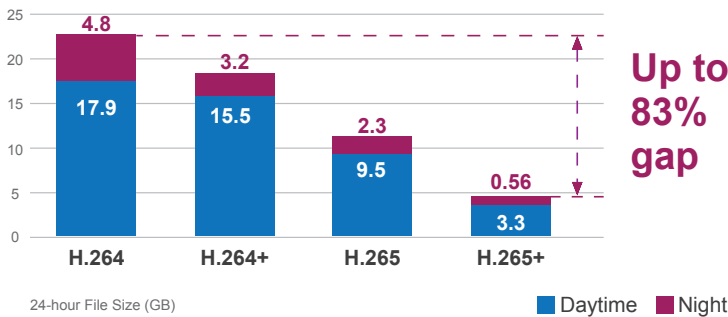

Exceptional Image Quality

Together with powerful image processing attributes like Wide Dynamic Range (WDR) and 3-dimensional Noise Reduction (3DNR) technology, the ICA-4280 is able to filter the intense backlight surrounding a subject and remove noises from video signal. The result is that an extremely clear and exquisite picture quality can be produced even under any challenging lighting conditions.

Advanced Media Management

The ICA-4280 supports a number of advanced features to enhance surveillance flexibility and event management capabilities. The advanced features include ROI (region of interest), motion detection, 3 configurable regions of privacy mask to protect personal privacy, and video tampering function. It also comes with defog model and image adjustment options.

Flexible Installation and Power Functionality

Powered from a PoE power sourcing equipment such as 802.3af/at PoE switch or 802.3af/at PoE injector over a network cable, the ICA-4280, adopting the IEEE 802.3af standard, does not need extra power cables and manpower, thus reducing installation costs while increasing deployment flexibility and scalability. The ICA-4280 is ONVIF compliant and interoperable with other brands in the market, making it an indisputably ideal choice for reliable and high-performance surveillance.

Network Configuration and Management